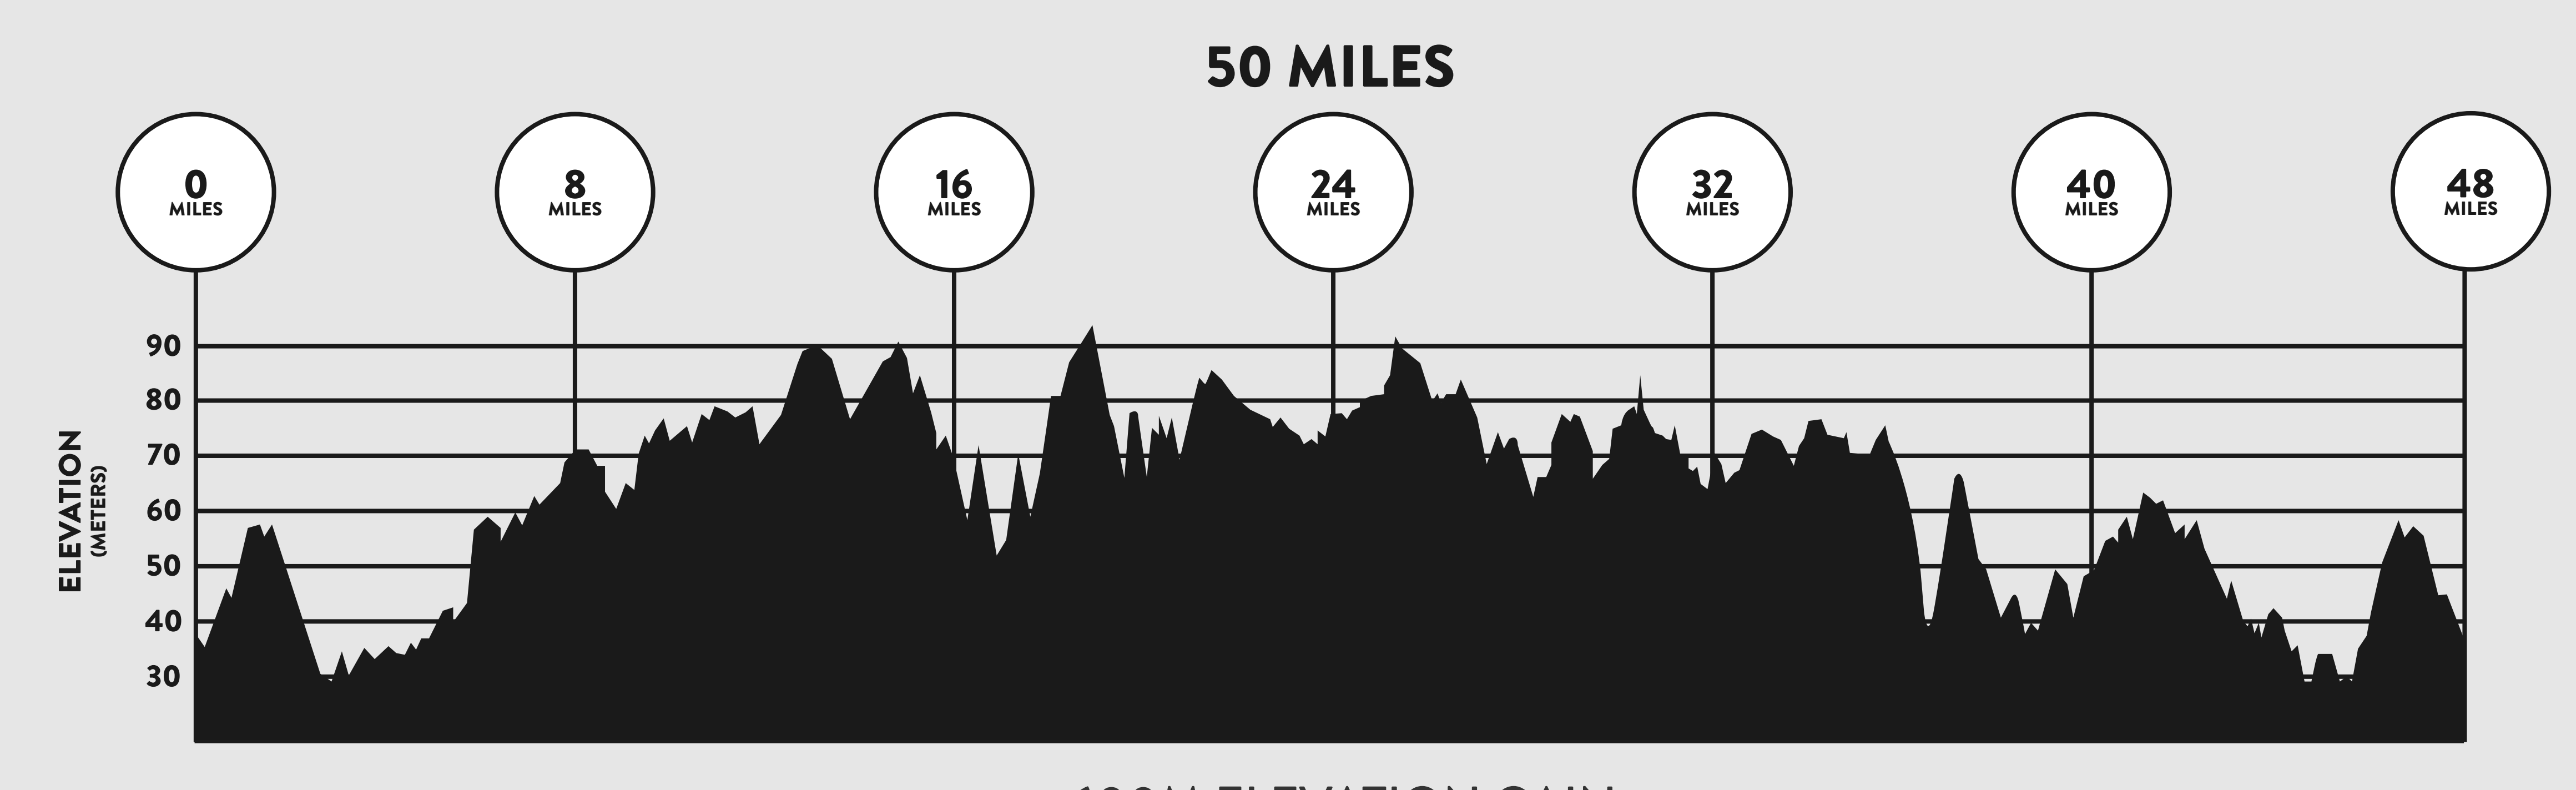

vélo ESSEX

20.09.2020

KEY

- 50 MILE ROUTE
- 100 MILE ROUTE
- RIDER PITSTOP
- HYDRATION STATION
- FIRST AID
- TOILETS
- FUEL STOP
- WATER & HIGH 5
- MECHANICAL SUPPORT
- TOILETS
- WATER & HIGH 5

*ROUTE AND RIDER PITSTOPS ARE SUBJECT TO CHANGE