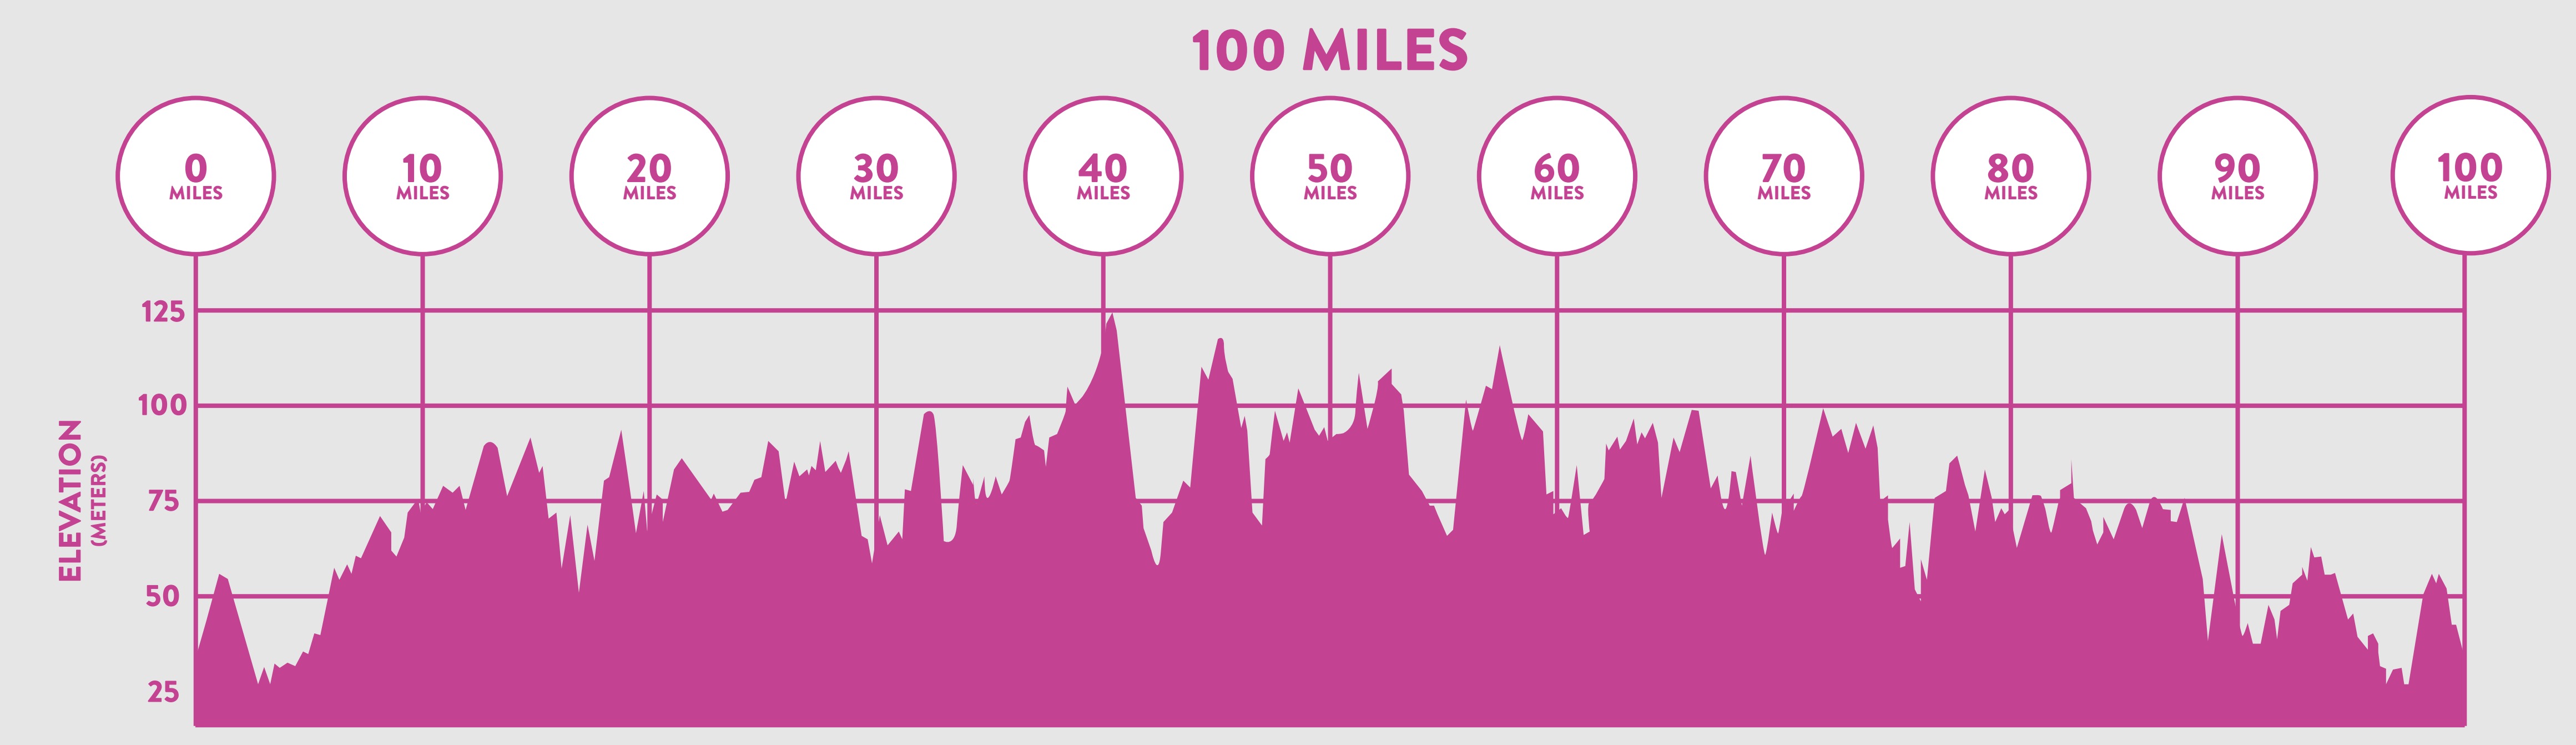

vélo ESSEX

20.09.2020

KEY

- 50 MILE ROUTE
- 100 MILE ROUTE
- RIDER PITSTOP
- HYDRATION STATION
- FIRST AID
- TOILETS
- FUEL STOP
- WATER & HIGH 5
- MECHANICAL SUPPORT
- TOILETS
- WATER & HIGH 5

*ROUTE AND RIDER PITSTOPS ARE SUBJECT TO CHANGE