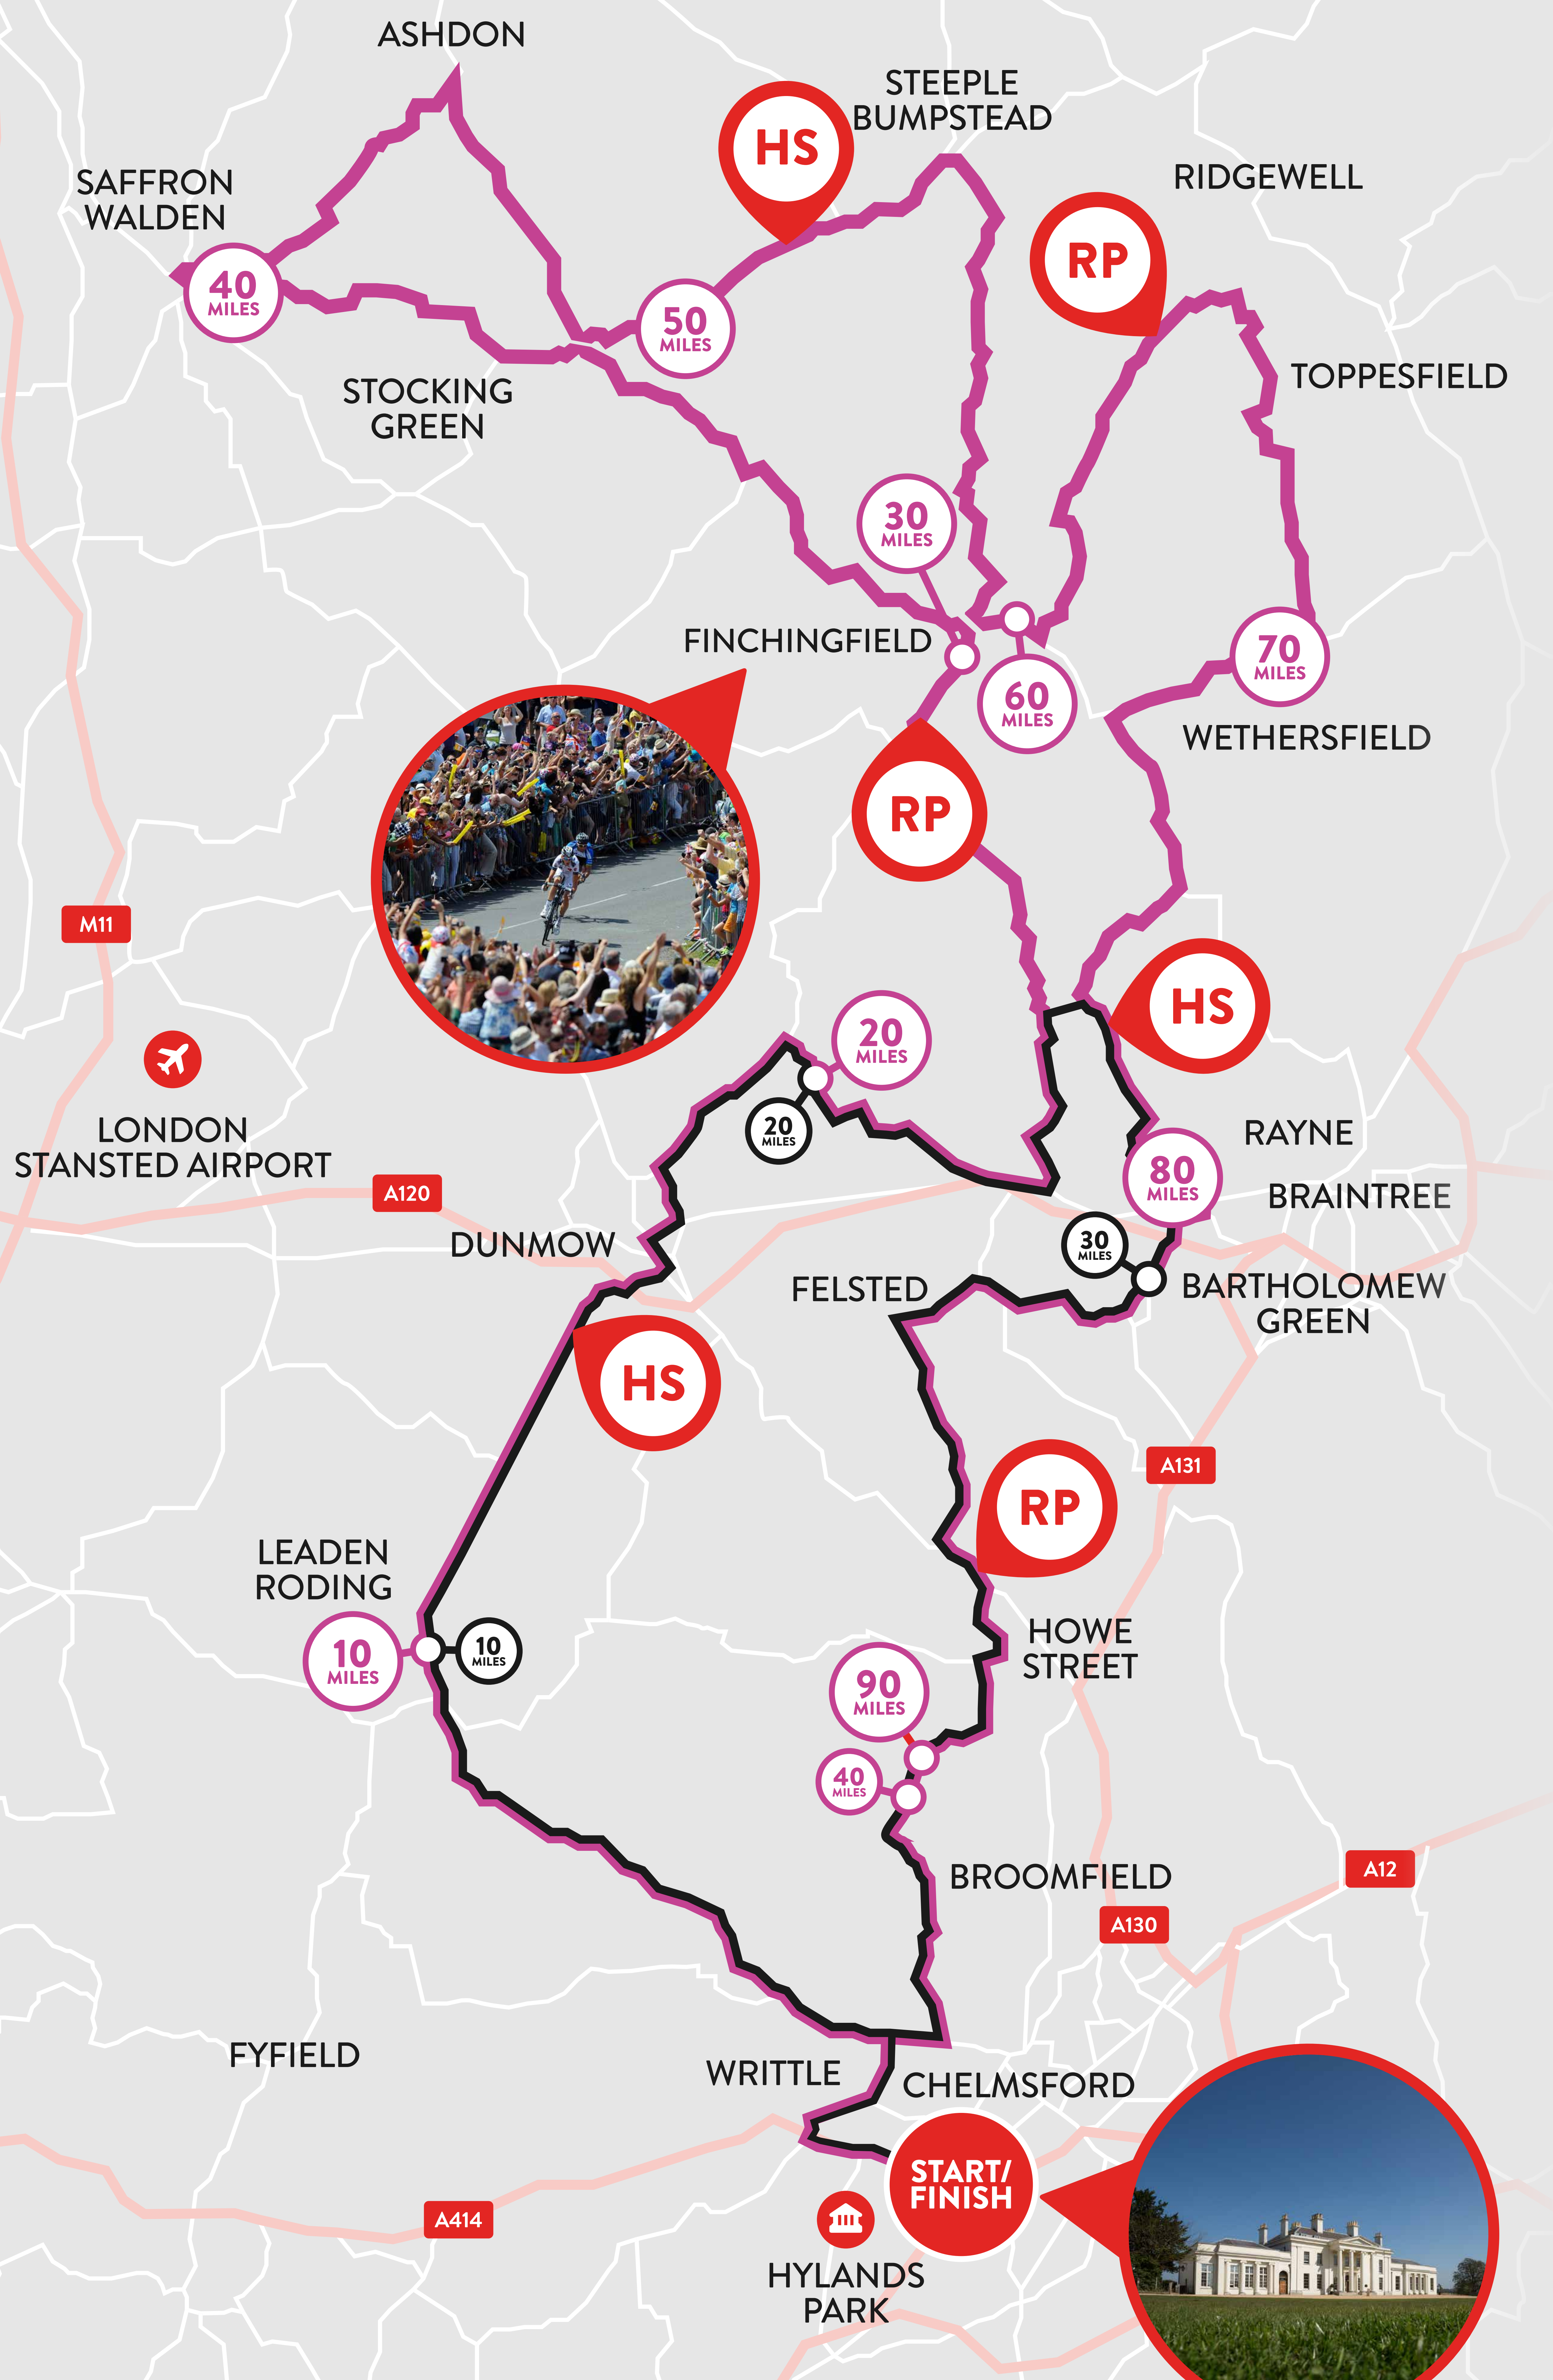

vélo ESSEX

20.09.2020

KEY

- 50 MILE ROUTE
- 100 MILE ROUTE
- RIDER PITSTOP
- HYDRATION STATION
- FIRST AID
- TOILETS
- FUEL STOP
- WATER & HIGH 5
- MECHANICAL SUPPORT
- TOILETS
- WATER & HIGH 5

*ROUTE AND RIDER PITSTOPS ARE SUBJECT TO CHANGE